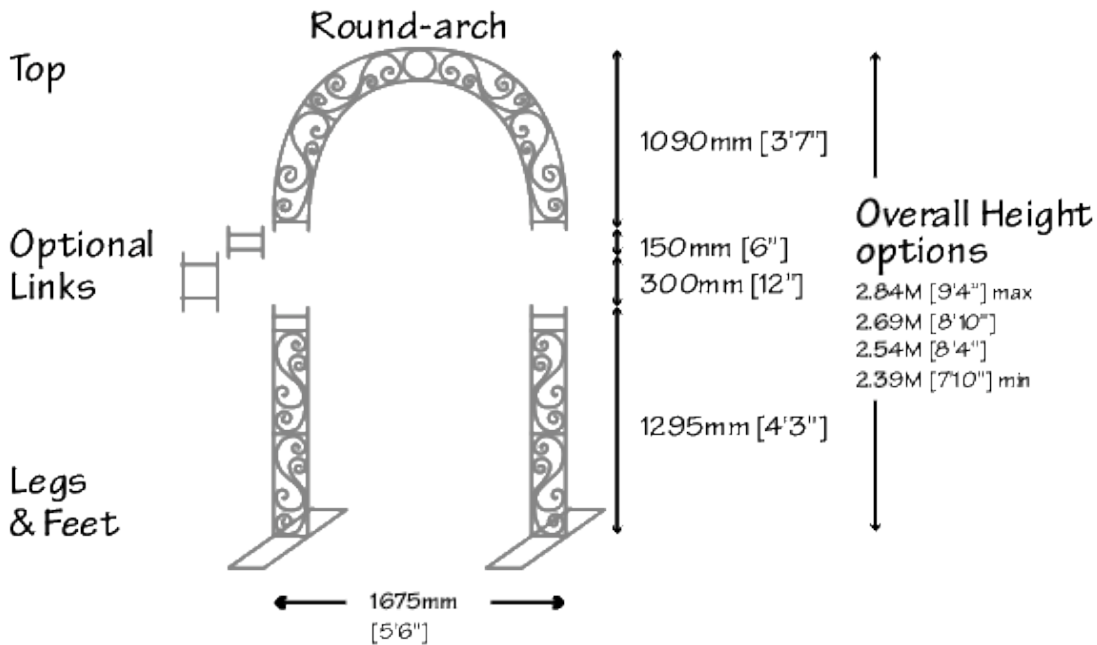

## By Arrangement *Floral Arch Options – BA01*

The *Floral Arch* (BA01) is made of wrought-iron and consists of:

- a top section in three different designs (*round-arch*, *gothic-arch* and *heart-shaped*),
- a lower section (*legs/feet*) and
- optional link sections in between, which act as spacers

This provides for four different overall height options

Alternative  
Tops